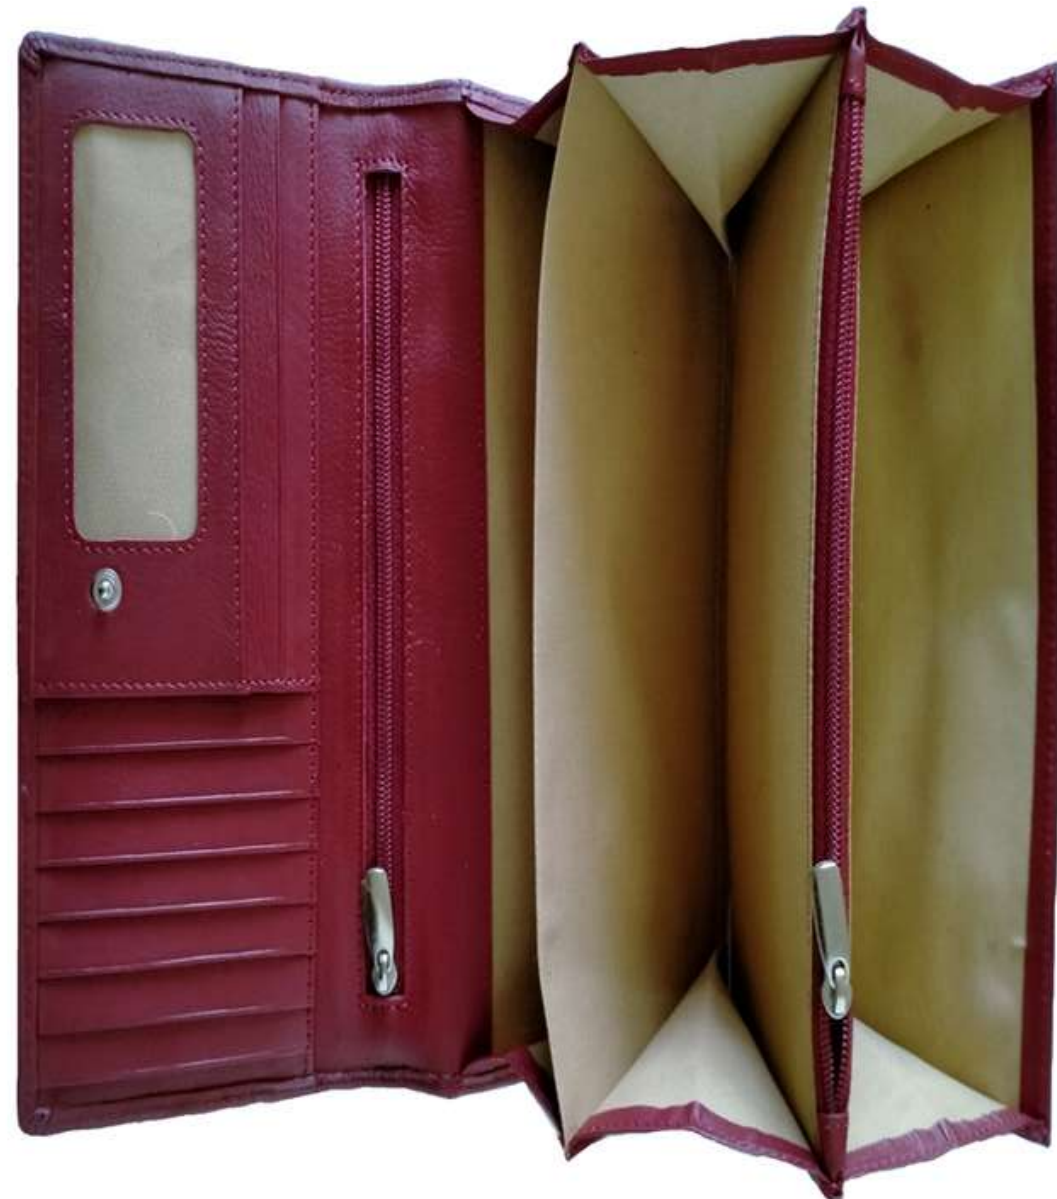

PRICE : AS PER QUANTITY

STYLE : LC - 18
Dimension : (17 x 9) Cm

Leather : Cow Nappa

PRICE : AS PER QUANTITY

STYLE : LC - 19

Dimension : (17 x 10) Cm

Leather : Cow Nappa

PRICE : AS PER QUANTITY